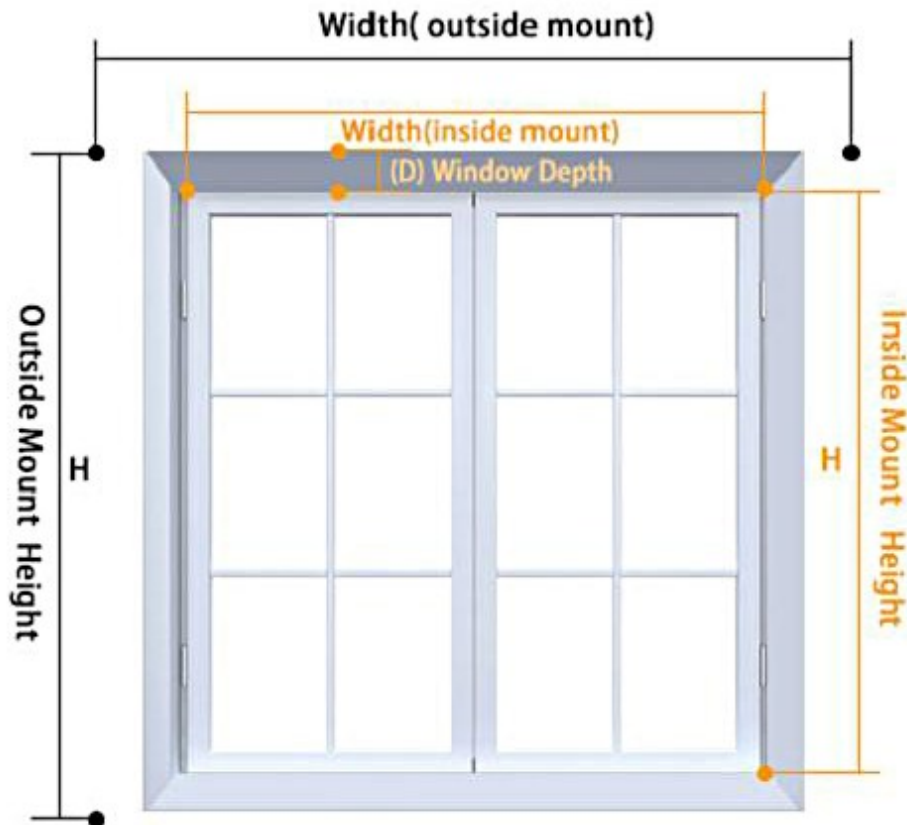

^ Outside Mount

^ Inside Mount

Inside Inverted window

Inside Open
Outside Mount

Outside Open
Outside Mount or Inside Mount

Side Open
Outside Mount or Inside Mount

02. Measure Methods

Tips: window depth (D) at least 6 cm

■ Outside Mount:

Roller blinds width=window width+20cm

Roller Blinds height=window height+20cm

■ Inside Mount:

Roller blinds width=window width-1 cm

Roller Blinds height=window height

■ Customized Size:

Maximum Width:100cm

Maximum Height 150cm

03. Installation Ways

01. Measure the distance and mark on the wall

02. Drill on the marked point, two holes are in same level

03. Fix the mounting hardware

04. Put one end of the rope into the installation code